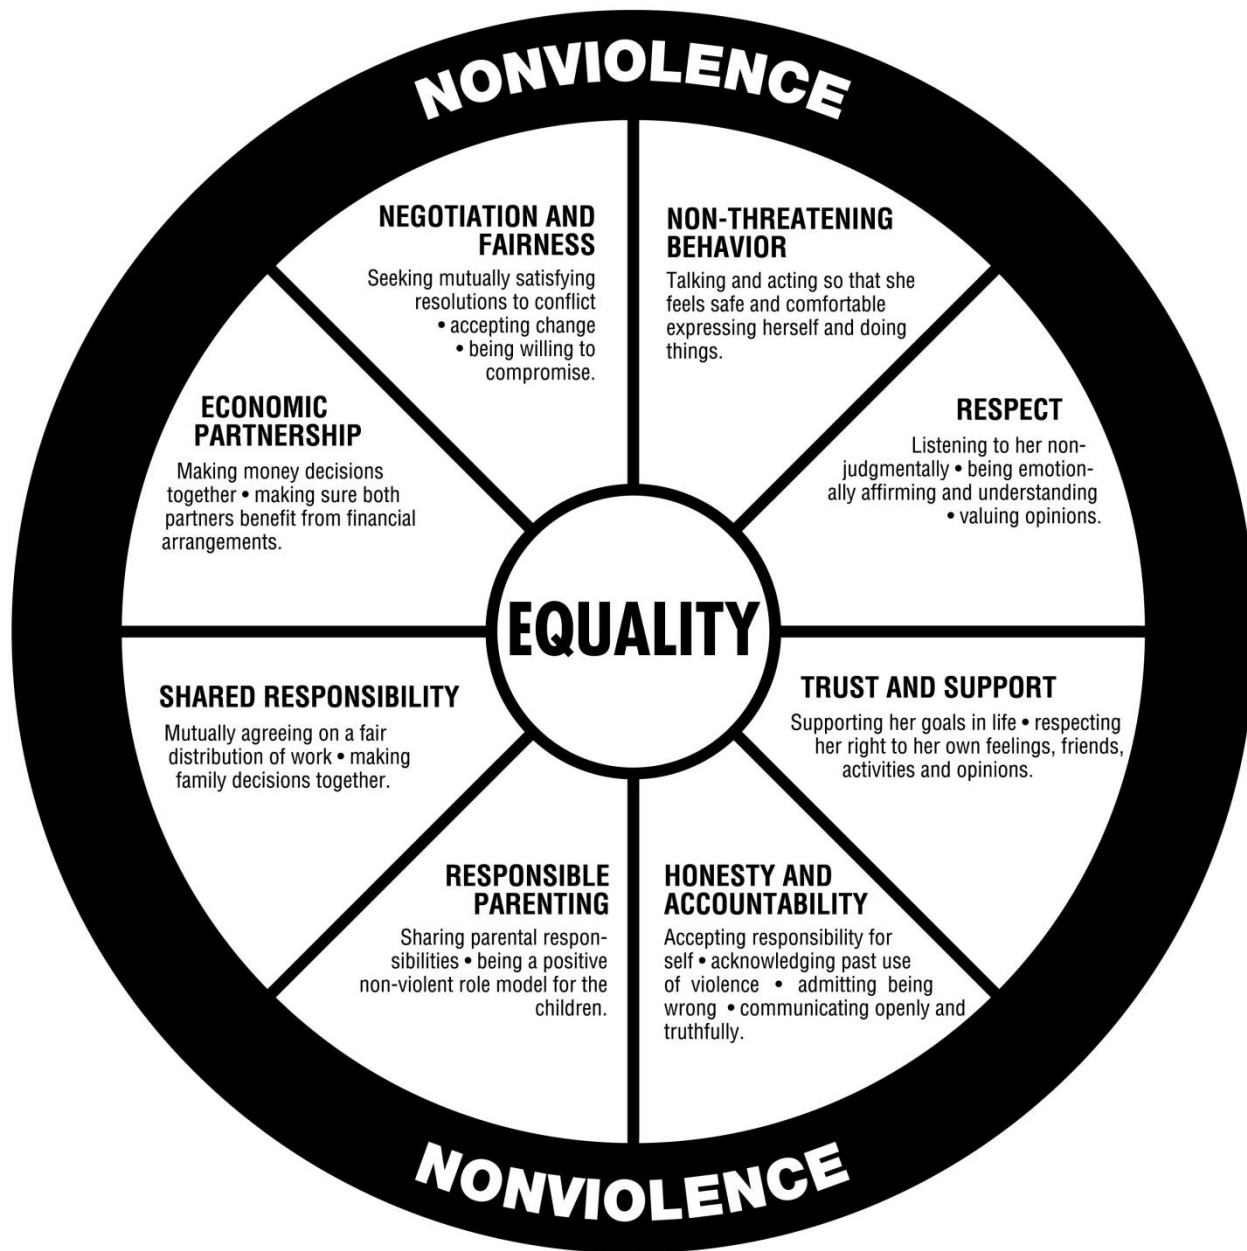

DOMESTIC ABUSE INTERVENTION PROJECT

202 East Superior Street
Duluth, Minnesota 55802

218-722-2781

www.theduluthmodel.org

DOMESTIC ABUSE INTERVENTION PROJECT

202 East Superior Street
 Duluth, Minnesota 55802